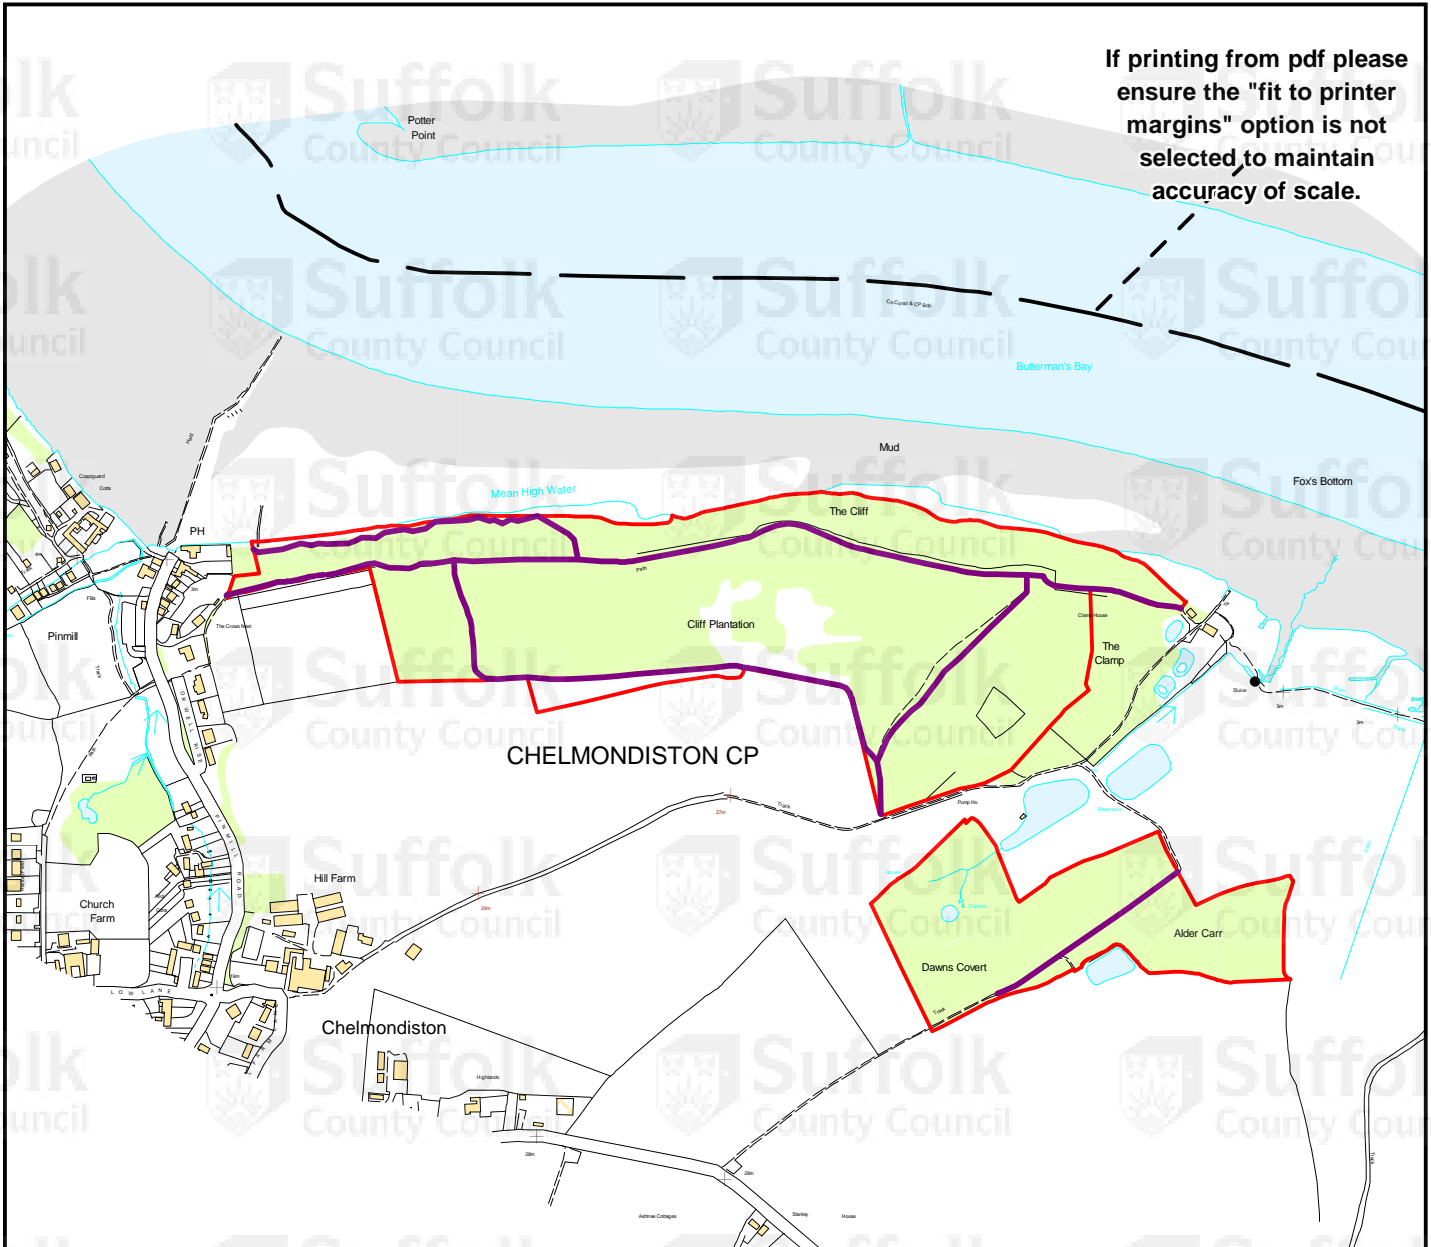

THE NATIONAL TRUST

EAST OF ENGLAND REGION

Blickling Estate, Blickling, Aylsham NR11 6NF,
01263738030.

TITLE	Section 31 Statutory Declaration (Map centre grid ref: TM 2151, 3786)
PROPERTY	Pin Mill (National Trust) 
SCALE	1:10,000 at A4
FILENAME	Pin Mill_PRoW
DATE	27/02/12

If printing from pdf please ensure the "fit to printer margins" option is not selected to maintain accuracy of scale.

Public Rights of Way

-  Footpath
-  Bridleway
-  Byway open to all traffic
-  Restricted byway
(road used as a public path)